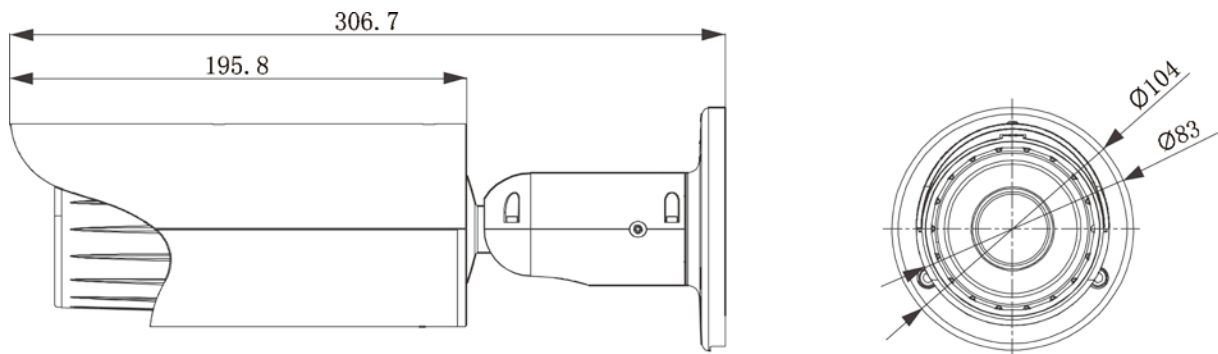

DH-IPC-HFW3301C

ONVIF	ONVIF Profile S
Max. User Access	10 users
Smart Phone	iPhone, iPad, Android, Windows Phone
Auxiliary Interface	
Memory Slot	Micro SD, Max 32GB
Alarm	2/1 channel In/Out
General	
Power Supply	DC12V(AC24 optional), PoE(802.3af)
Power Consumption	<10W
Working Environment	-10°C~+60°C, 10%~90%
Ingress Protection	IP66
Dimensions	φ104mm × 306.7mm
Weight	1.25Kg

Dimensions (mm)

Dahua Technology Co., Ltd.

1187 BinAn Road, Binjiang District, Hangzhou, China

Tel: +86-571-87688883

Fax: +86-571-87688815

Email: overseas@dahuatech.com

www.dahuasecurity.com

*Design and specifications are subject to change without notice.

© 2013 Dahua Technology Co., Ltd.